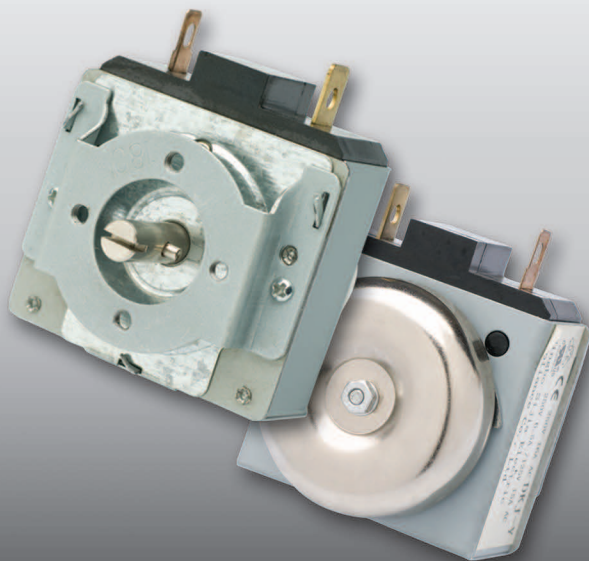

## OVEN FAN MOTOR

- Fan Bladed Shaded Pole Motor
- Application: Oven, Grill
- Rated Voltage: 120V/230V
- Rate Frequency: 50/60Hz
- Input Power: 15W-40W
- Rotation: Cw, Ccw

## OVEN DRAIN PUMP MOTOR

- Radial Fan
- The motor used for ovens, cooling equipments, ventilation and cooling systems.
- Rated Voltage: 220V/240V
- Rate Frequency: 50/60Hz
- Input Power: 15W-40W
- Rotation: Cw, Ccw

LIGHTNING COMPONENTS

- E14 T300 OVEN BULB
- E14 OVEN LAMP 25W
- E14 OVEN LAMP 15W

ROTARY SWITCHES

- Rotary Switches
- Rating 10A 250 V Ac / 16A 125 V Ac
- Mechanical Life: Over 25000 Cycles
- Electrical Life: Over 10000 Cycles
- Insulation Resistance: <20M Ohm