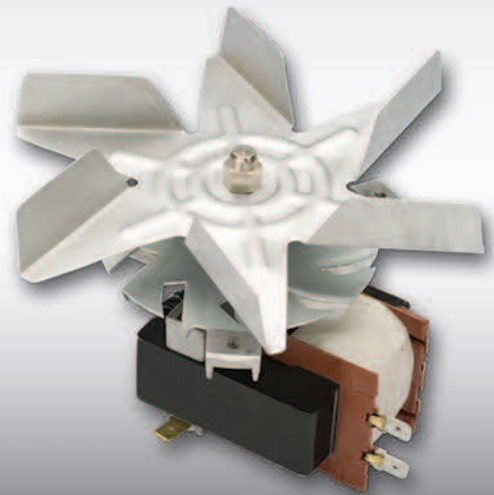

## OVEN FAN MOTOR

- Fan Bladed Shaded Pole Motor
- Application: Oven, Grill
- Rated Voltage: 120V/230V
- Rate Frequency: 50/60Hz
- Input Power: 15W-40W
- Rotation: Cw, Ccw

## OVEN DRAIN PUMP MOTOR

- Radial Fan
- The motor used for ovens, cooling equipments, ventilation and cooling systems.
- Rated Voltage: 220V/240V
- Rate Frequency: 50/60Hz
- Input Power: 15W-40W
- Rotation: Cw, Ccw